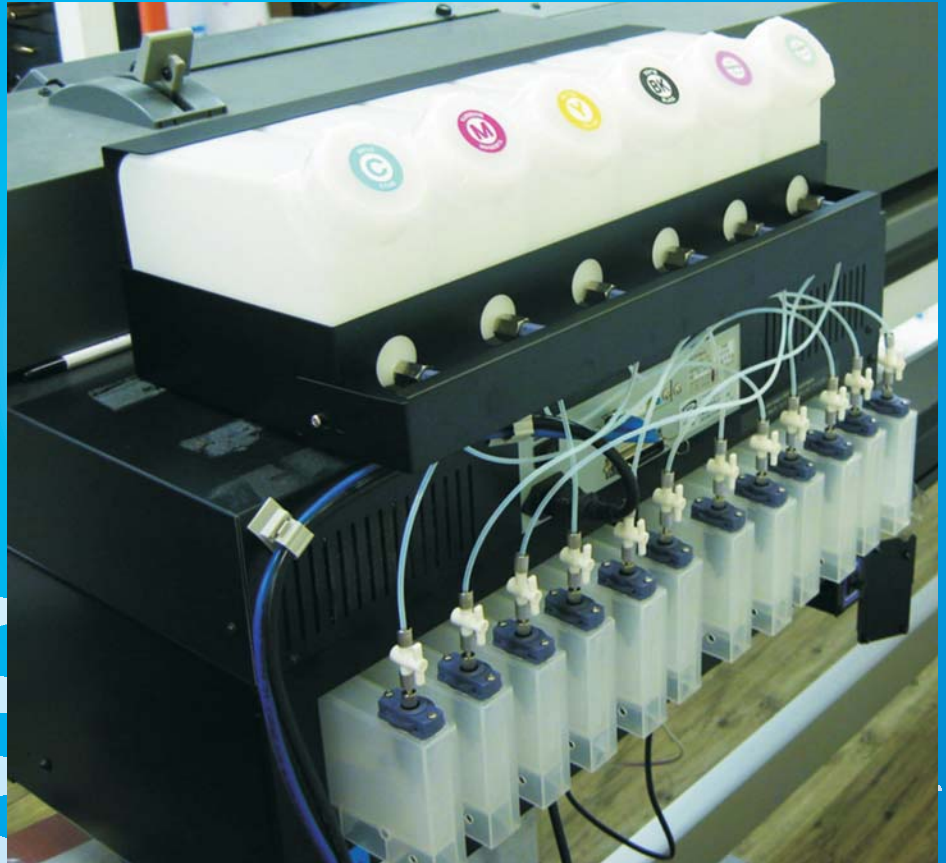

NEW!

Συστήματα συνεχούς ροής μελανιών για εκτυπωτές μεγάλης διάστασης

Mimaki® Mutoh® Roland®

Bottle Type

Type	Model	Compatible printer	Component	Photo
		For Mutoh/ Roland/ Mimaki		
4 Single Line		C/ M/ Y/ K x 1 (4 color/4 cartridges)	4 Bottles / 4 Cartridges 4 Lock valves / 16 connectors 16 O-ring / 4.2m ink tubing	
4 Double Line		C/ M/ Y/ K x 2 (4 color /8 cartridges)	4 Bottles / 8 Cartridges 8 Lock valves / 32 Connectors 32 O-rings / 9.6m ink tubing	
6 Single Line		C/ M/ Y/ K/ Lc/ Lm x 1 (6 color/6 cartridges)	6 Bottles / 6 Cartridges 6 Lock Valves / 24 Connectors 24 O-rings/ 7.2m Ink tubing	
6 Double Line		C/ M/ Y/ K/ Lc/ Lm x 2 (6color/12 cartridges)	6 Bottles / 12 cartridges 12 Lock valves / 48 connectors 48 O-rings / 14.5m ink tubing	