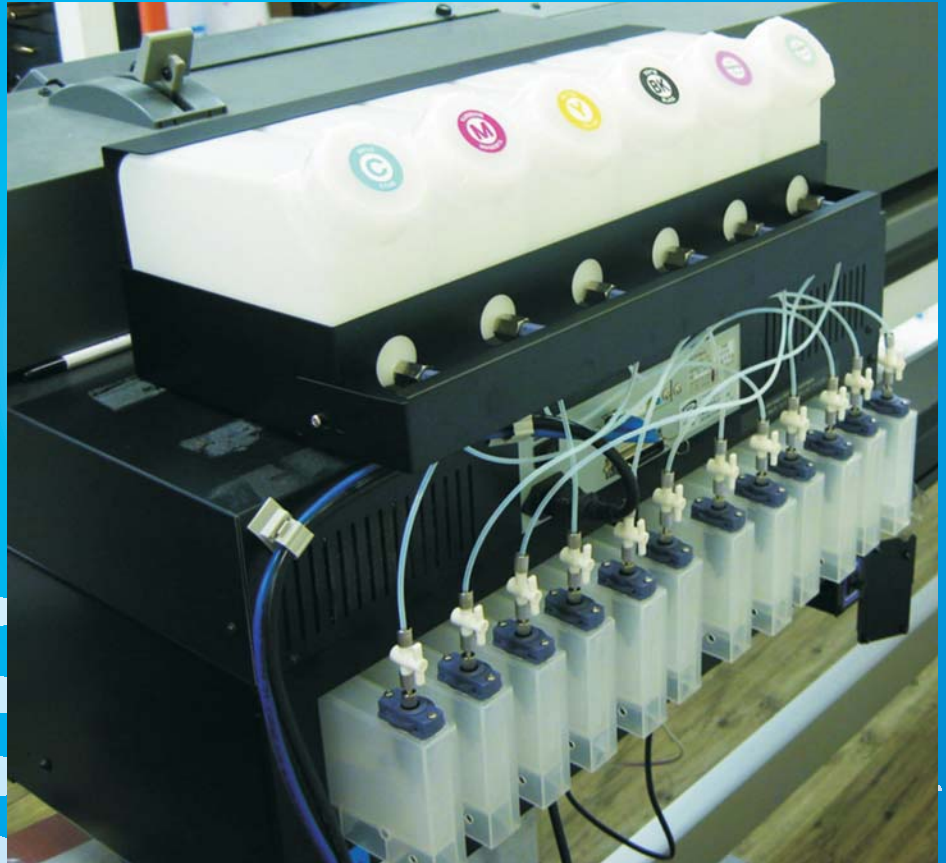

NEW!

Συστήματα συνεχούς ροής μελανιών για εκτυπωτές μεγάλης διάστασης

Mimaki® Mutoh® Roland®

Bottle Type

Type	Model	Compatible printer		Component	Photo
		For Mutoh/ Roland/ Mimaki			
4 Single Line		C/ M/ Y/ K x 1 (4 color/4 cartridges)		4 Bottles / 4 Cartridges 4 Lock valves / 16 connectors 16 O-ring / 4.2m ink tubing	
4 Double Line		C/ M/ Y/ K x 2 (4 color /8 cartridges)		4 Bottles / 8 Cartridges 8 Lock valves / 32 Connectors 32 O-rings / 9.6m ink tubing	
6 Single Line		C/ M/ Y/ K/ Lc/ Lm x 1 (6 color/6 cartridges)		6 Bottles / 6 Cartridges 6 Lock Valves / 24 Connectors 24 O-rings/ 7.2m Ink tubing	
6 Double Line		C/ M/ Y/ K/ Lc/ Lm x 2 (6color/12 cartridges)		6 Bottles / 12 cartridges 12 Lock valves / 48 connectors 48 O-rings / 14.5m ink tubing	